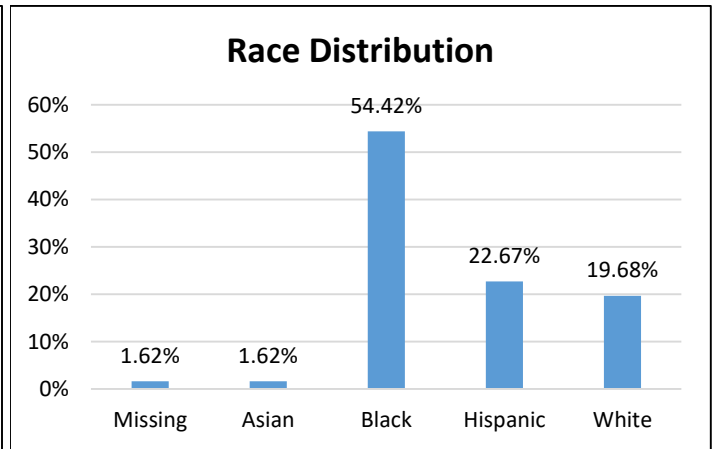

Pretrial Services Weekly Report

Electronic Monitoring Population Demographics 2/9/2022

Radio Frequency Monitoring (RF) population:	874
*GPS Monitoring population:	803

Radio Frequency (RF) Monitoring

GPS Monitoring