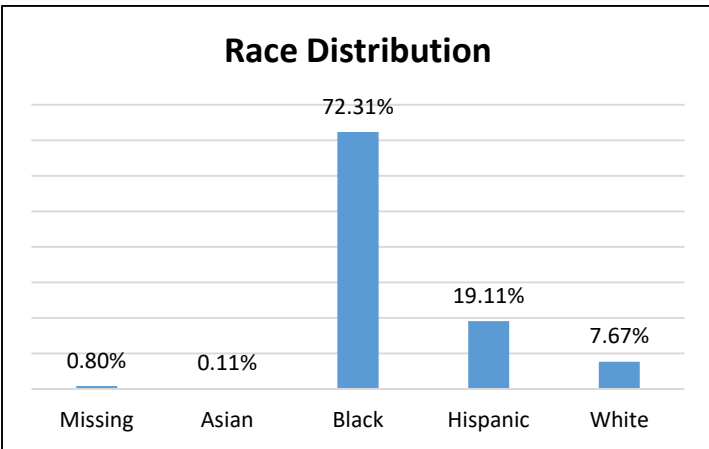

Pretrial Services Weekly Report

Electronic Monitoring Population Demographics 2/9/2022

Radio Frequency Monitoring (RF) population:	874
*GPS Monitoring population:	803

Radio Frequency (RF) Monitoring

GPS Monitoring