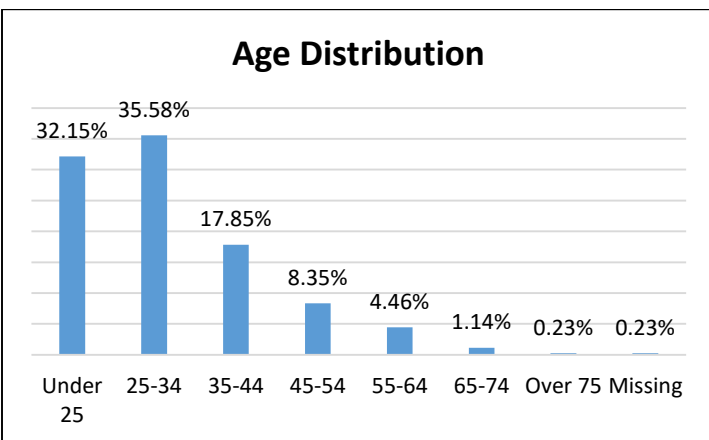

Pretrial Services Weekly Report

Electronic Monitoring Population Demographics 2/9/2022

Radio Frequency Monitoring (RF) population:	874
*GPS Monitoring population:	803

Radio Frequency (RF) Monitoring

GPS Monitoring