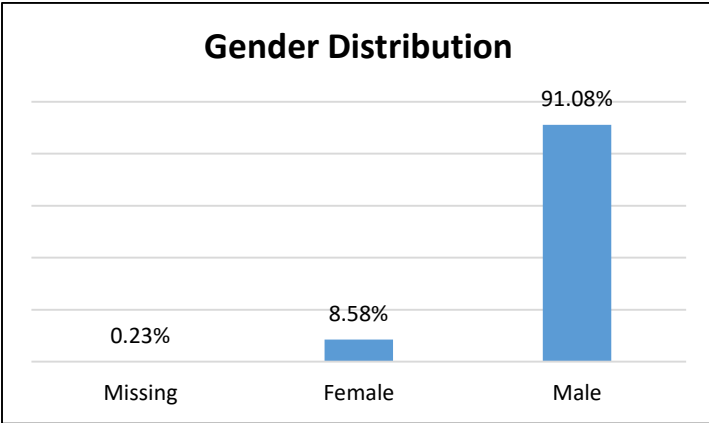

Pretrial Services Weekly Report

Electronic Monitoring Population Demographics 2/9/2022

Radio Frequency Monitoring (RF) population:	874
*GPS Monitoring population:	803

Radio Frequency (RF) Monitoring

GPS Monitoring