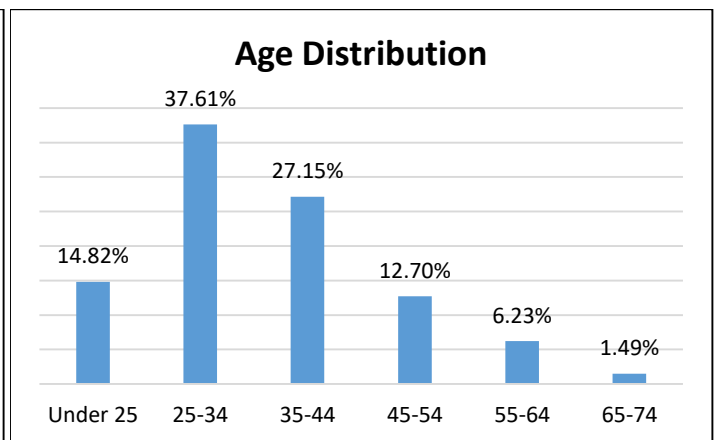

Pretrial Services Weekly Report

Electronic Monitoring Population Demographics 2/9/2022

Radio Frequency Monitoring (RF) population:	874
*GPS Monitoring population:	803

Radio Frequency (RF) Monitoring

GPS Monitoring