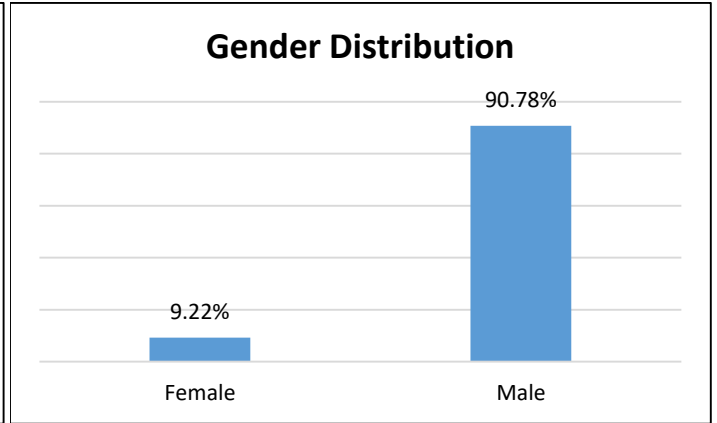

Pretrial Services Weekly Report

Electronic Monitoring Population Demographics 2/9/2022

Radio Frequency Monitoring (RF) population:	874
*GPS Monitoring population:	803

Radio Frequency (RF) Monitoring

GPS Monitoring